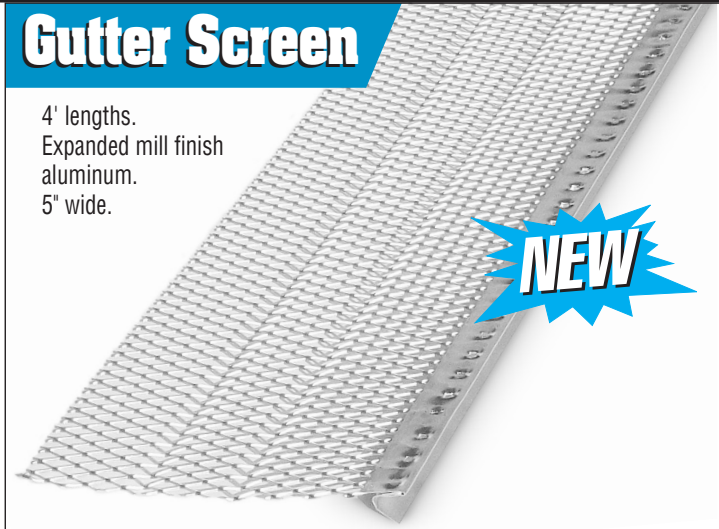

Gutter Guard

NEW COLORS!

4' Lengths. Mill finish aluminum or most standard gutter colors—sheds leaves and pine needles, heavy gauge, simple to install. 5" Gutter Guard for most installations.

100 FT. PER CARTON • 12 lbs.
1-19 boxes **CALL FOR CURRENT PRICING**
20+ boxes

GG5

100 FT. PER CARTON • 15 lbs.
1-19 boxes **CALL FOR CURRENT PRICING**
20+ boxes

GG6

7 1/4" Gutter Guard when you need extra, extra width.

100 FT. PER CARTON • 15 lbs.
1-19 boxes **CALL FOR CURRENT PRICING**
20+ boxes

GG7

Gutter Screen

4' lengths. Expanded mill finish aluminum. 5" wide.

NEW

200/FT. PER CARTON • 18 lbs.
160/FT. **CALL FOR CURRENT PRICING**

SCRN5

SCRN6

Call to Order Now: (860) 283-9626
or TOLL FREE 1-800-662-5678