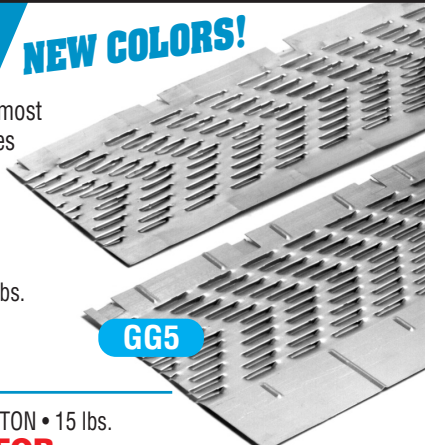

Gutter Guard

NEW COLORS!

4' Lengths. Mill finish aluminum or most standard gutter colors—sheds leaves and pine needles, heavy gauge, simple to install. 5" Gutter Guard for most installations.

100 FT. PER CARTON • 12 lbs.
1-19 boxes **CALL FOR CURRENT PRICING**
20+ boxes

GG5

100 FT. PER CARTON • 15 lbs.
1-19 boxes **CALL FOR CURRENT PRICING**
20+ boxes

GG6

7 1/4" Gutter Guard when you need extra, extra width.

100 FT. PER CARTON • 15 lbs.
1-19 boxes **CALL FOR CURRENT PRICING**
20+ boxes

GG7

Gutter Screen

4' lengths. Expanded mill finish aluminum. 5" wide.

NEW

200/FT. PER CARTON • 18 lbs.
160/FT. **CALL FOR CURRENT PRICING**

SCRN5

SCRN6

Call to Order Now: (860) 283-9626
or TOLL FREE 1-800-662-5678