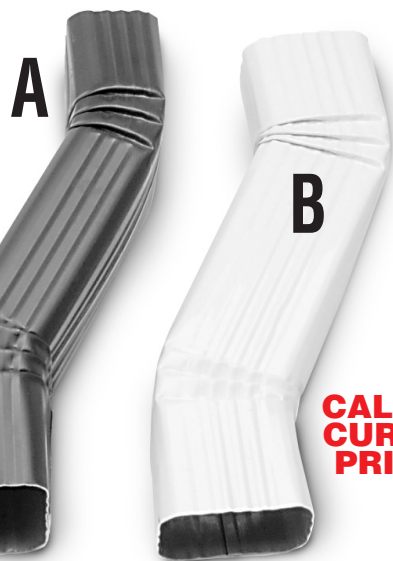

# Elbows 2" x 3"

White, brown and other standard colors.  
.019" thick. Style A or B.

36 PER BOX • 10 lbs.

**CALL FOR CURRENT PRICING**

**EA**

# Elbows 3" x 4"

White, brown and other standard colors.  
.024" thick. Style A or B.

20 PER BOX • 10 lbs.

**EB**

**CALL FOR CURRENT PRICING**

# Zig Zag Elbows

The professional way to neatly jog a downspout.  
They come in high white, low white, and royal brown.  
For 2x3 or 3x4 leader. A or B style.

**CALL FOR CURRENT PRICING**

**CALL FOR CURRENT PRICING**