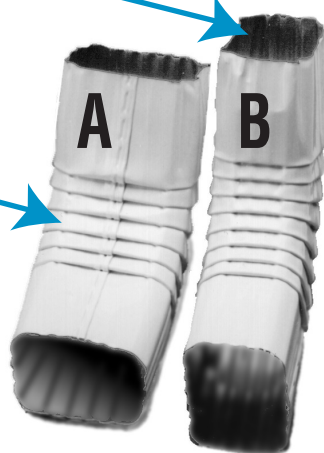

# 3" x 4" Leader

150 FT. PER BOX • 50 lbs.

**Call for current price.**

**L4**

# Elbows 2" x 3"

White, brown and other standard colors.  
.019" thick. Style A or B.

36 PER BOX • 10 lbs.

**CALL FOR CURRENT PRICING**

**EA**

# Elbows 3" x 4"

White, brown and other standard colors.  
.024" thick. Style A or B.

20 PER BOX • 10 lbs.

**EB**

**CALL FOR CURRENT PRICING**

# Zig Zag Elbows

The professional way to neatly jog a downspout.  
They come in high white, low white, and royal brown.  
For 2x3 or 3x4 leader. A or B style.

**CALL FOR CURRENT PRICING**

**CALL FOR CURRENT PRICING**