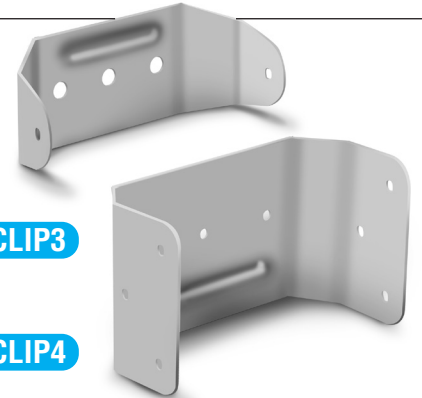

Call to Order Now: (860) 283-9626 or TOLL FREE 1-800-662-5678

www.PetitTool.com

P.O. Box 206 • 1387 WATERBURY ROAD
THOMASTON, CT 06787

FAX (860) 283-6860 • www.petittool.com

All Prices Subject to Change Without Notice