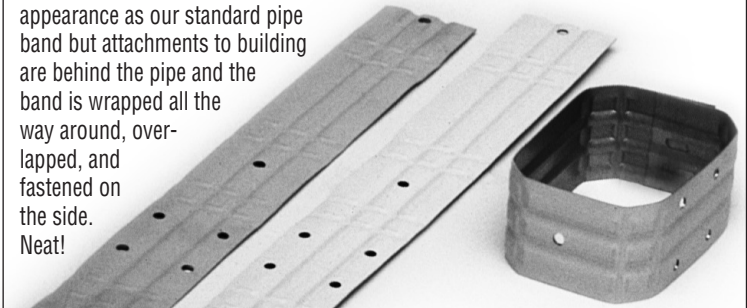

Pipe Bands

.032" or .027" thick, assorted colors. The strongest, best looking — not gaudy.

2" x 3" • 100 PER BOX • 4 lbs.

1-49 boxes
50+ boxes

CALL FOR CURRENT PRICING

PB3

3" x 4" • 100 PER BOX • 5 lbs.

1-19 boxes
20+ boxes

PB4

Wraparound Pipe Bands

.027" thick, assorted colors. Same appearance as our standard pipe band but attachments to building are behind the pipe and the band is wrapped all the way around, overlapped, and fastened on the side. Neat!